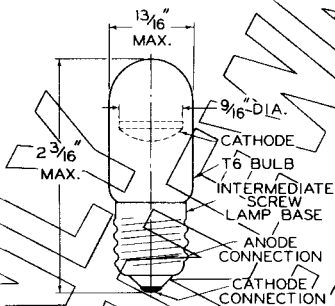

924

924
GAS PHOTOTUBE
 END TYPE
 RED—INFRARED SENSITIVE

The 924 is the same electrically as the 1P41 with the exception of its interelectrode capacitance. Mechanically, the 924 and 1P41 differ as to base, base connections, and overall length.

Direct Interelectrode Capacitance 2.6 μ f
 Overall Length 2-1/16" \pm 1/8"
 Base Intermediate Screw

92C-6042RI

ONLY AVAILABLE FOR U.S.